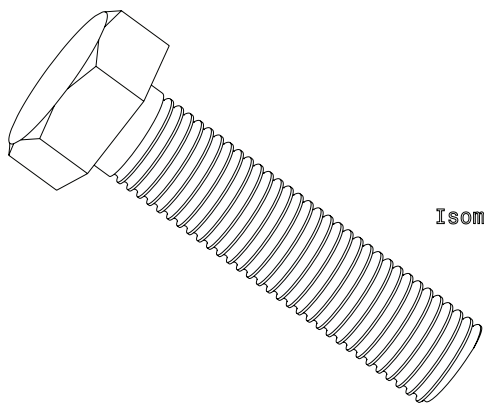

**PRODUCT CODE: HH625**  
HEXAGON SET SCREW

**DESCRIPTION**

M6 x 25mm Hexagon Set Screw

**FINISH**

BZP

**MATERIAL**

HT8.8 Steel

**PACKAGING**

Packed in qty 100

**ADDITIONAL NOTES**

Manufactured from High Tensile Steel Grade 8.8

Isometric view

|            | LENGTH IN MM |       |       |        |        |        |        |        |        |        |        |         |
|------------|--------------|-------|-------|--------|--------|--------|--------|--------|--------|--------|--------|---------|
|            | 10           | 12    | 16    | 20     | 25     | 30     | 35     | 40     | 50     | 60     | 80     | 100     |
| <b>M6</b>  | HH610        | HH612 | HH616 | HH620  | HH625  | HH630  | HH635  | HH640  | HH650  | -      | -      | -       |
| <b>M8</b>  | HH810        | HH812 | HH816 | HH820  | HH825  | HH830  | HH835  | HH840  | HH850  | -      | -      | -       |
| <b>M10</b> | -            | -     | -     | HH1020 | HH1025 | HH1030 | HH1035 | HH1040 | HH1050 | HH1060 | HH1080 | HH10100 |
| <b>M12</b> | -            | -     | -     | HH1220 | HH1225 | HH1230 | HH1235 | HH1240 | HH1250 | HH1260 | HH1280 | HH12100 |
| <b>M16</b> | -            | -     | -     | -      | HH1625 | HH1630 | HH1635 | HH1640 | HH1650 | HH1660 | HH1680 | HH16100 |
| <b>M20</b> | -            | -     | -     | -      | -      | -      | -      | -      | -      | -      | HH2080 | HH20100 |